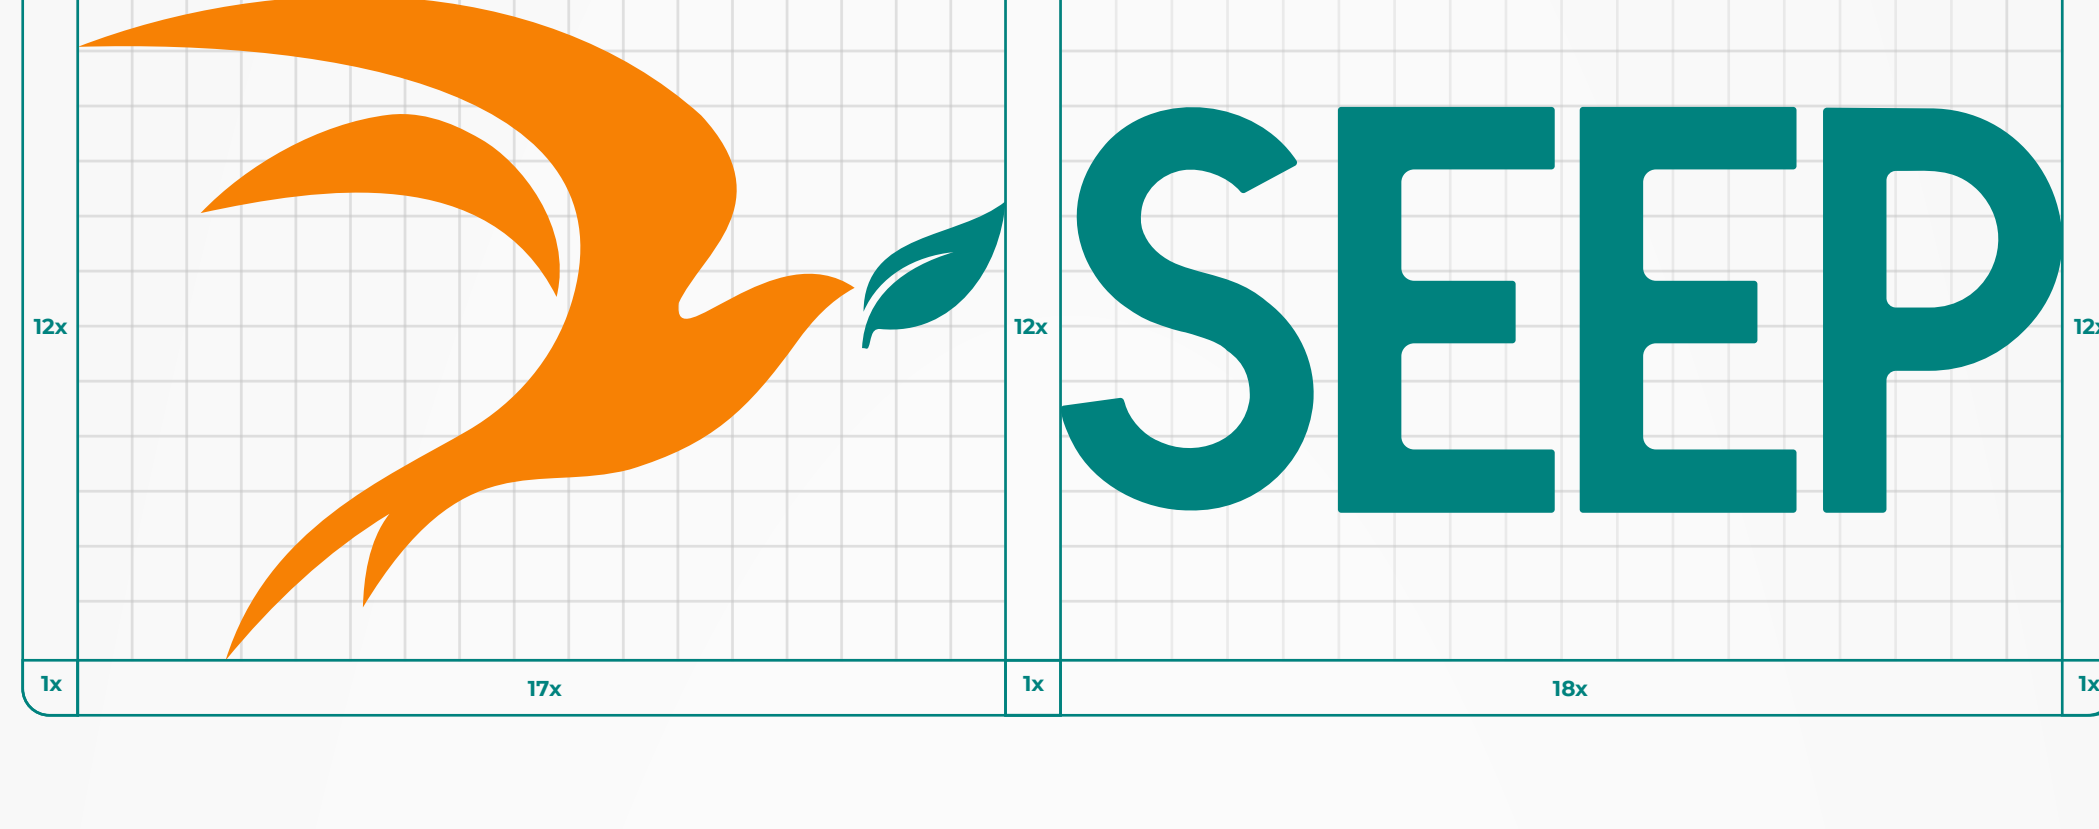

## .THE LOGO TYPES

VERTICAL TYPE

HORIZONTAL TYPE

## .THE LOGO GEOMETRIC BODY

EXPORT AND SKETCHED

GEOMETRY COMPOSITION

BALANCE BETWEEN POSITIVE AND NEGATIVE SPACE

## .THE LOGO CONCEPT

SWALLOWS ARE A GROUP OF LEADING BIRDS THAT HAVE HIGH SPEED AND HIGH INTELLIGENCE